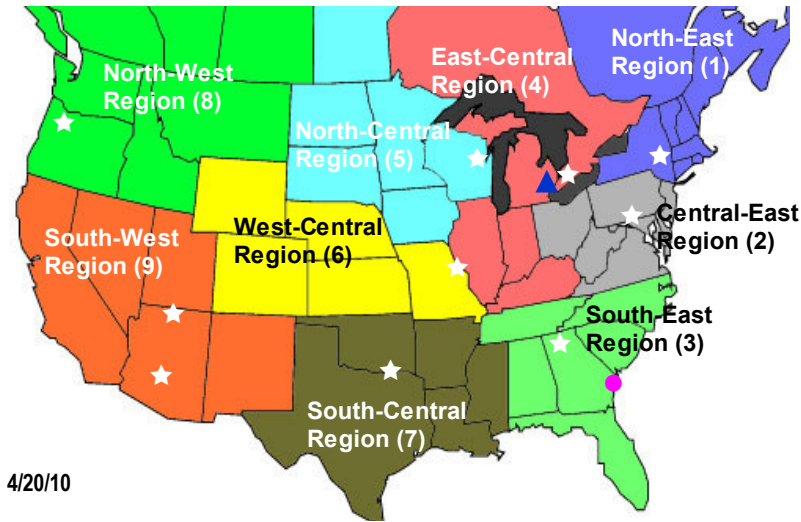

# 2010 Events - Ferguson Enthusiasts of North America

Ferguson Enthusiasts of North America, Inc.  
[www.fergusonenthusiasts.com](http://www.fergusonenthusiasts.com)

- ▲ North American Ferguson Expo
- ★ FENA Regional Show
- FENA Special Event